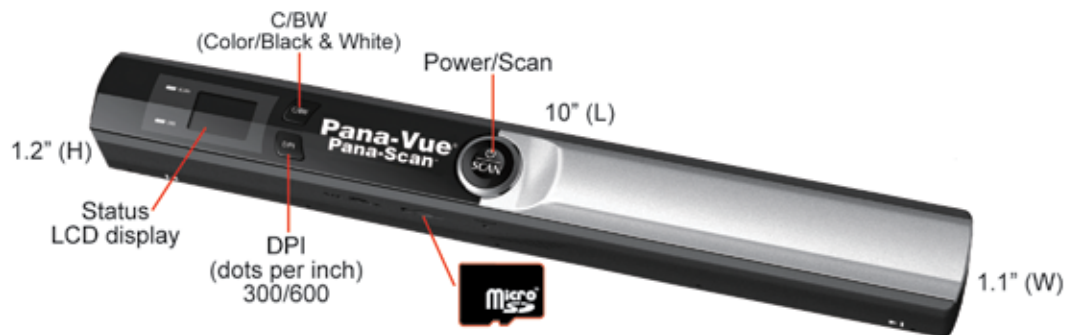

Technical Specifications:

- Resolution ..... Low resolution: 300x300 dpi (default)
  High resolution: 600x600 dpi
- Scan Speed* (Approximate .seconds) ..... Color Low resolution - 3 seconds
  for letter size paper ..... B & W Low resolution - 2 seconds
  ..... Color High resolution - 13 seconds
  ..... B & W High resolution - 6 seconds
- Capacity (Per 1GB microSD card,..... 300dpi color - 780 Scans (Minimum) (Actual number of scans varies depending on scanning Letter size original) ..... 300dpi B & W - 1280 Scans (Minimum) complexity of original)
  ..... 600dpi color - 220 Scans (Minimum)
  ..... 600dpi B & W - 290 Scans (Minimum)
- Scan width..... 8 1/2"
- Scan length..... 300DPI: 50" (Max), 600DPI: 25" (MAX)

*Micro SD Card sold separately
**OCR Software for Windows only

Pana-Vue is a registered trademark of
ARGRAPH
CORP

111 Asia Place Carlstadt, NJ 07072, USA
www.argraph.com
Phone: 1-888-ARGRAPH or 1-800-526-6290

Item #	Description	MSRP	MAP	NET	PROMO/10

APA141 ..... Pana-Vue Pana-Scan Easy-Scan Portable Handheld Scanner ..... 119.95 ... 99.95 ..... 74.97 ..... 69.97

Pana-Vue Products are billed at Net Terms Only. Prepaid Freight on $500+ orders.